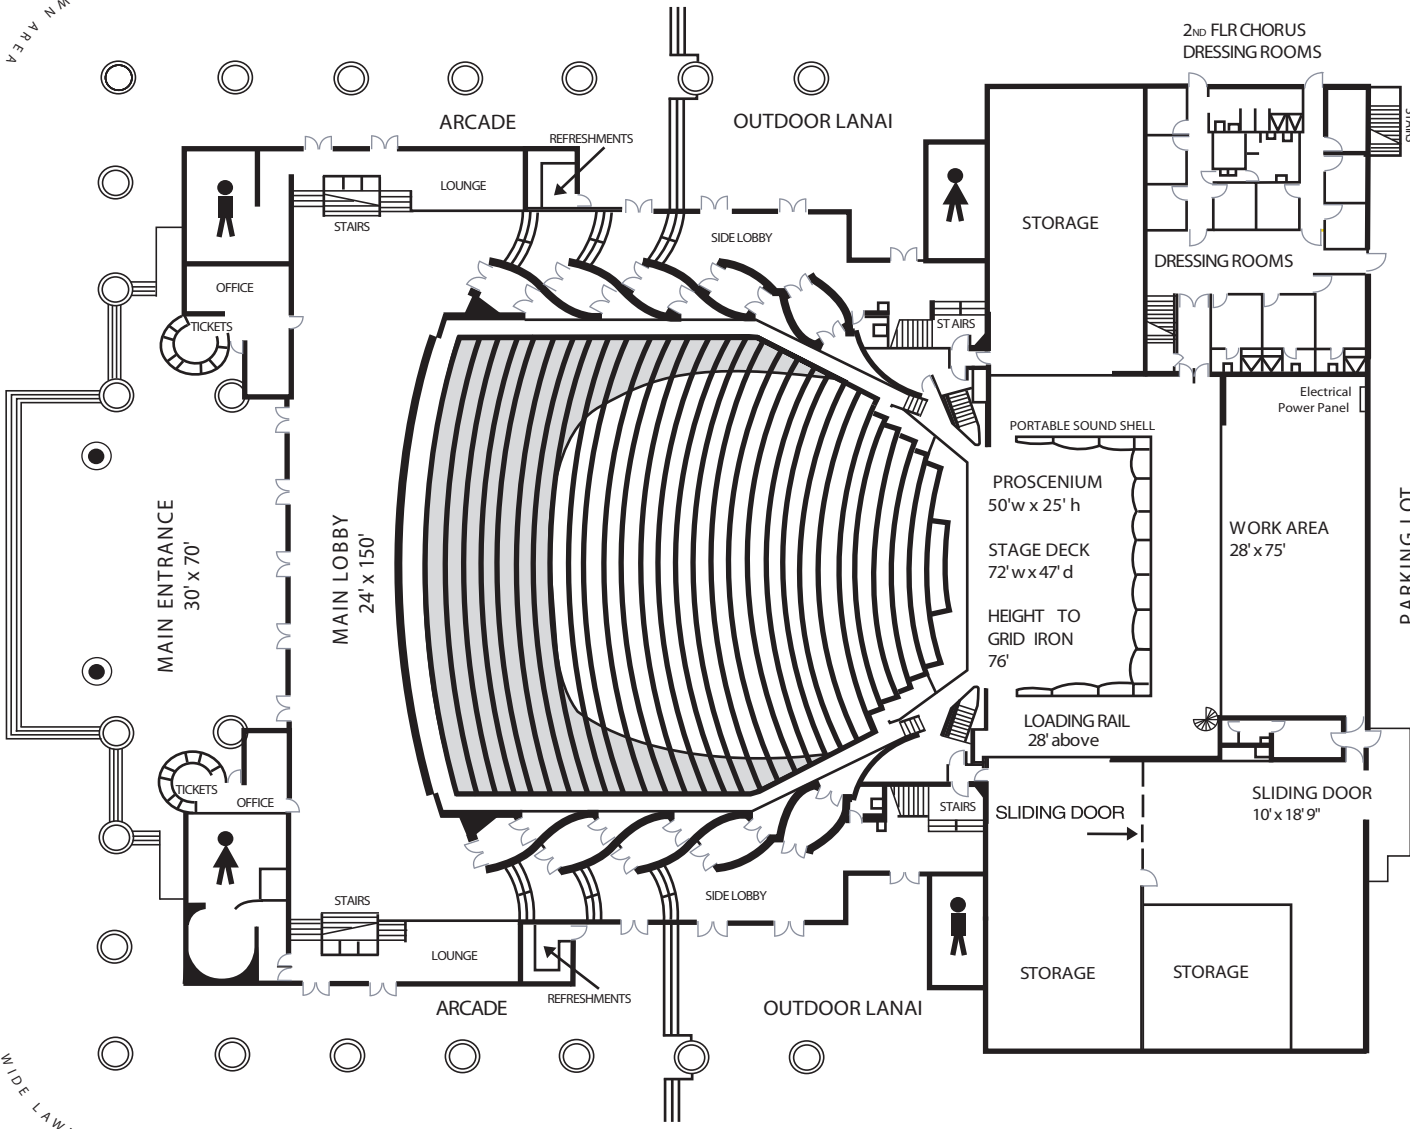

WIDE LAWN AREA

WIDE LAWN AREA

MAIN ENTRANCE  
30' x 70'

MAIN LOBBY  
24' x 150'

ARCADE

LOUNGE

REFRESHMENTS

OUTDOOR LANAI

SIDE LOBBY

STORAGE

DRESSING ROOMS

2ND FLR CHORUS  
DRESSING ROOMS

PORTABLE SOUND SHELL

PROSCENIUM  
50' w x 25' h

STAGE DECK  
72' w x 47' d

HEIGHT TO  
GRID IRON  
76'

WORK AREA  
28' x 75'

LOADING RAIL  
28' above

SLIDING DOOR

SLIDING DOOR  
10' x 18' 9"

STORAGE

STORAGE

ARCADE

LOUNGE